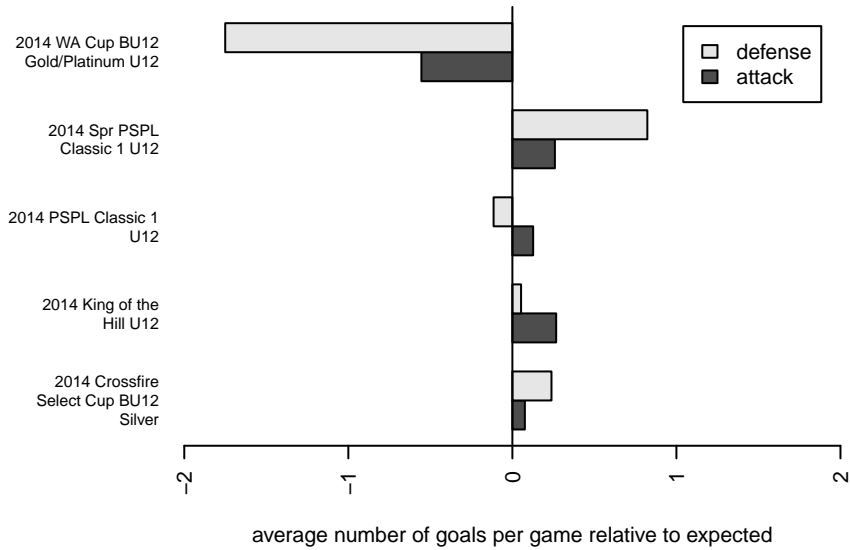

## WPFC Fury Black B02

Franklin Pierce SC  
 Tacoma, WA  
 B02 total strength=570  
 attack=0.72 defense=0.28  
 fall league = PSPL Classic 1 U12  
 spr league = Spr PSPL Classic 1 U12

alt names used:  
 FPSC Fury 02 Black  
 FPSC Fury B02 Black  
 FPSC Fury B02 Black  
 FPSC Fury B02 Black  
 FPSC Fury B02 Black  
 FPSC FURY B02 BLACK (WA)

Venues played:  
 2014 King of the Hill U12  
 2014 Crossfire Select Cup BU12 Silver  
 2014 Blast Off BU12 B  
 2014 PSPL Classic 1 U12  
 2014 Spr PSPL Classic 1 U12  
 2014 WA Cup BU12 Gold/Platinum U12

**attack and defense variance (black dot)  
relative to other teams  
and top 10 in region**

**attack and defense rating  
relative to others at age  
and all opponents in last 13 months**

**Performance relative to 13 month average**