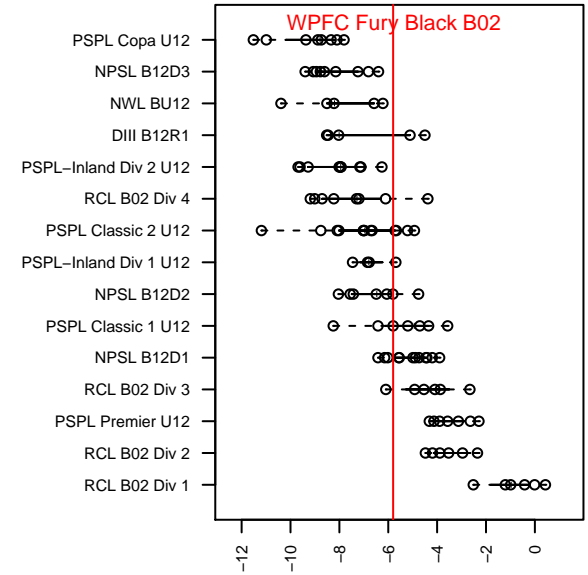

## WPFC Fury Black B02

Franklin Pierce SC  
 Tacoma, WA  
 B02 total strength=570  
 attack=0.72 defense=0.28  
 fall league = PSPL Classic 1 U12  
 spr league = Spr PSPL Classic 1 U12

alt names used:  
 FPSC Fury 02 Black  
 FPSC Fury B02 Black  
 FPSC Fury B02 Black  
 FPSC Fury B02 Black  
 FPSC Fury B02 Black  
 FPSC FURY B02 BLACK (WA)

Venues played:  
 2014 King of the Hill U12  
 2014 Crossfire Select Cup BU12 Silver  
 2014 Blast Off BU12 B  
 2014 PSPL Classic 1 U12  
 2014 Spr PSPL Classic 1 U12  
 2014 WA Cup BU12 Gold/Platinum U12

**attack and defense variance (black dot)  
relative to other teams  
and top 10 in region**

**attack and defense rating  
relative to others at age  
and all opponents in last 13 months**

**Performance relative to 13 month average**