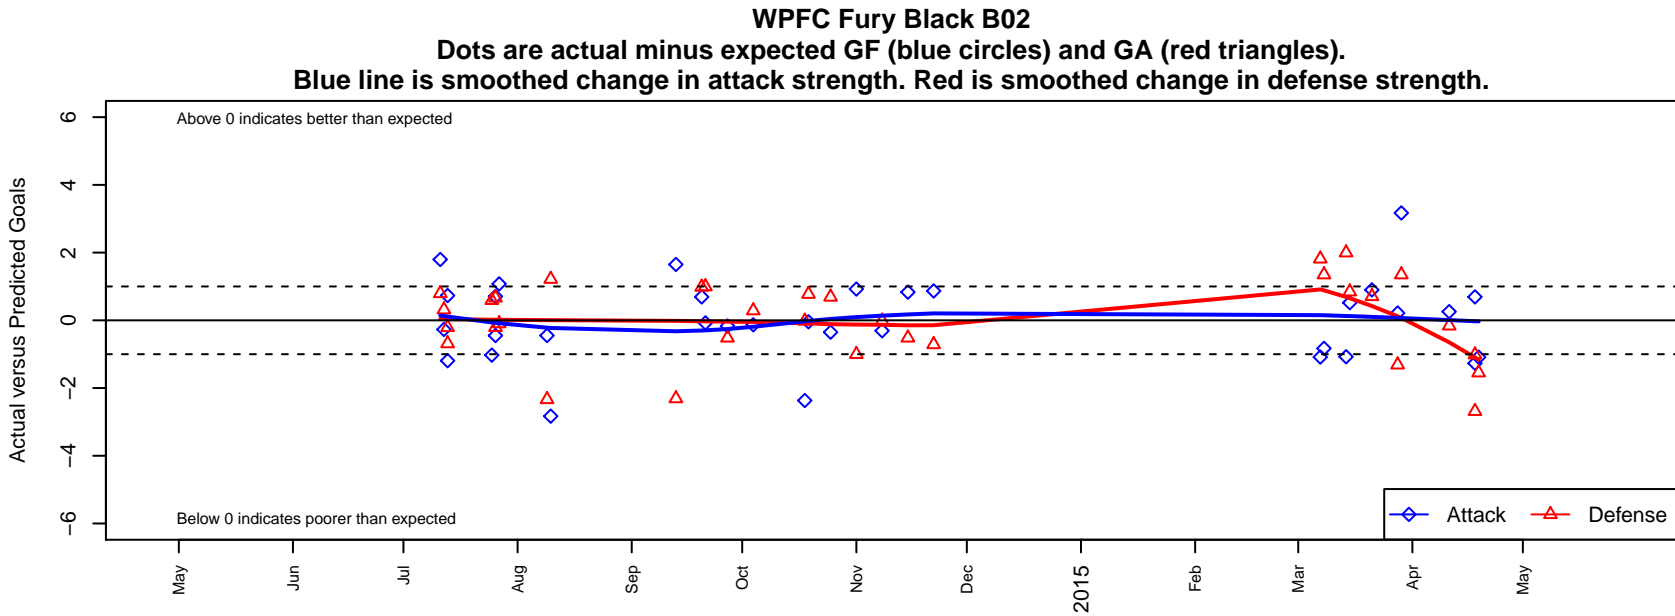

## WPFC Fury Black B02

Franklin Pierce SC  
 Tacoma, WA  
 B02 total strength=570  
 attack=0.72 defense=0.28  
 fall league = PSPL Classic 1 U12  
 spr league = Spr PSPL Classic 1 U12

alt names used:  
 FPSC Fury 02 Black  
 FPSC Fury B02 Black  
 FPSC Fury B02 Black  
 FPSC Fury B02 Black  
 FPSC Fury B02 Black  
 FPSC FURY B02 BLACK (WA)

**attack and defense variance (black dot)  
relative to other teams  
and top 10 in region**

**attack and defense rating  
relative to others at age  
and all opponents in last 13 months**

**Performance relative to 13 month average**